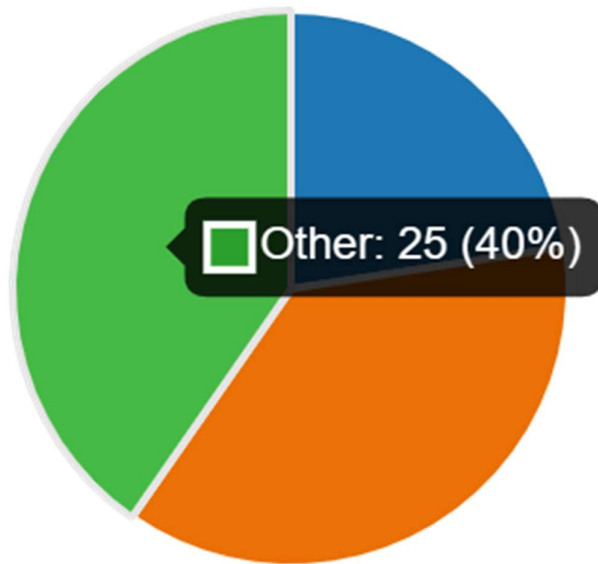

Is the use of the playgrounds limited for any reason?

Not available for use (i.e. not rostered to use)	14
Too crowded	23
Other	25