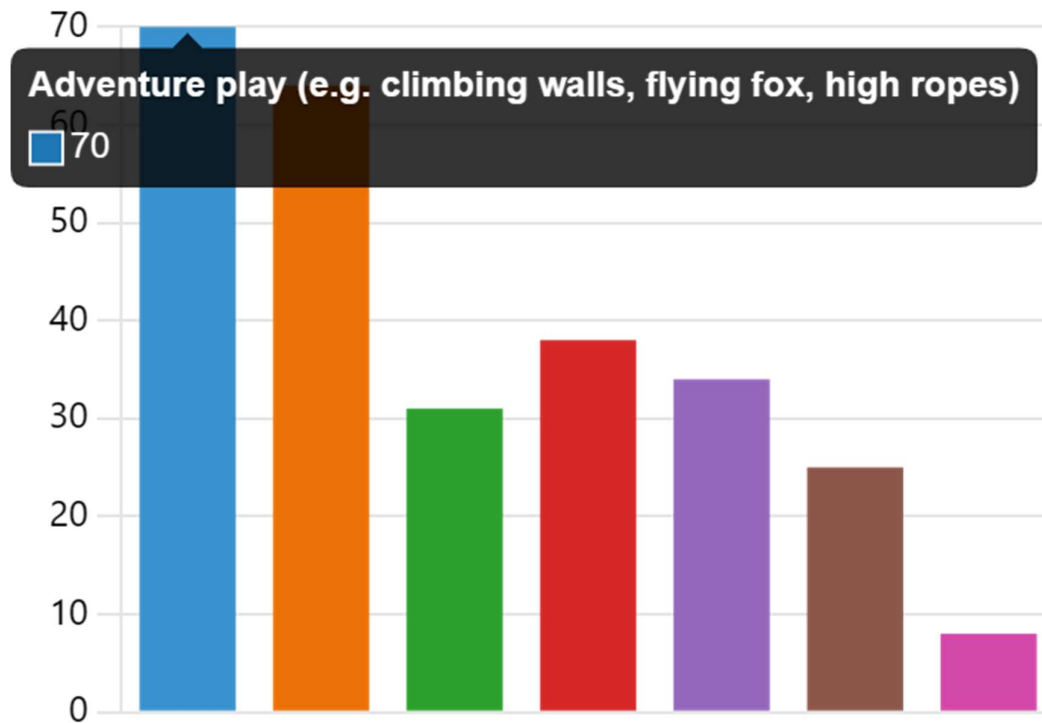

How would your child most like to use the new playground?

Adventure play (e.g. climbing walls, flying fox, high ropes)	70
Competitive play (e.g. monkey bars, ninja course, circuit)	64
Imaginative play (e.g. shops, kitchens)	31
Fitness training (e.g. Olympic rings, parallel bars, vault bar, monkey bars, rope)	38
Sensory play (e.g. musical equipment, sand tables, sand kitchens)	34
Ropes	25
Other	8