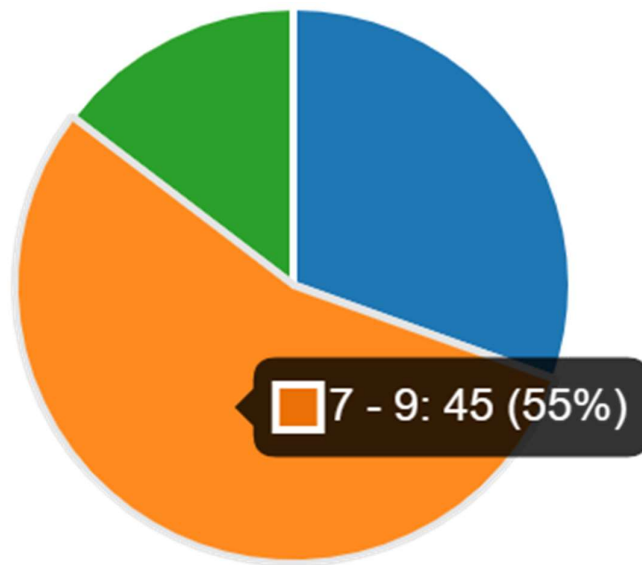

1.

What is your involvement at Subiaco Primary School?

Teacher / EA / School Staff	0
Parent / carer - on behalf of a child	82
Grandparent - on behalf of a child	0
Other	1

2.

What is the age of the child you are responding in relation to?

4 – 6 25 **(30%)**

7 – 9 45 **(55%)**

10 – 12 12 **(15%)**

3.

How often is the Senior playground at school currently used, both during and after school hours?

Rarely (one or less times per week)	32	(39%)
2-3 times per week	21	(25%)
4 or more times per week	20	(24%)
Unsure	10	(12%)